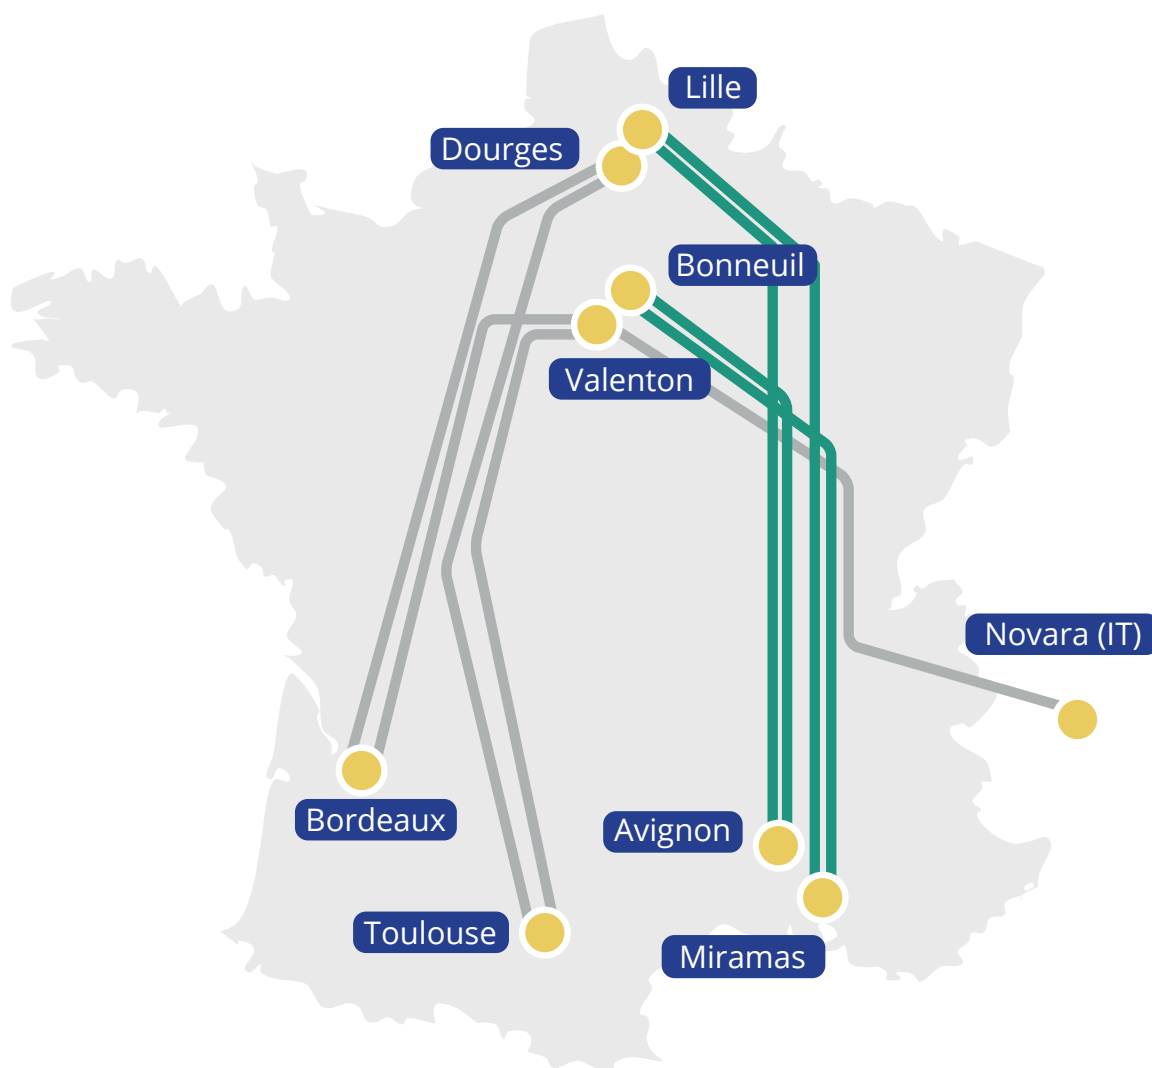

MEDITERRANEAN AXIS

- LILLE ▶ AVIGNON
- LILLE ▶ MIRAMAS
- BONNEUIL ▶ AVIGNON
- BONNEUIL ▶ MIRAMAS