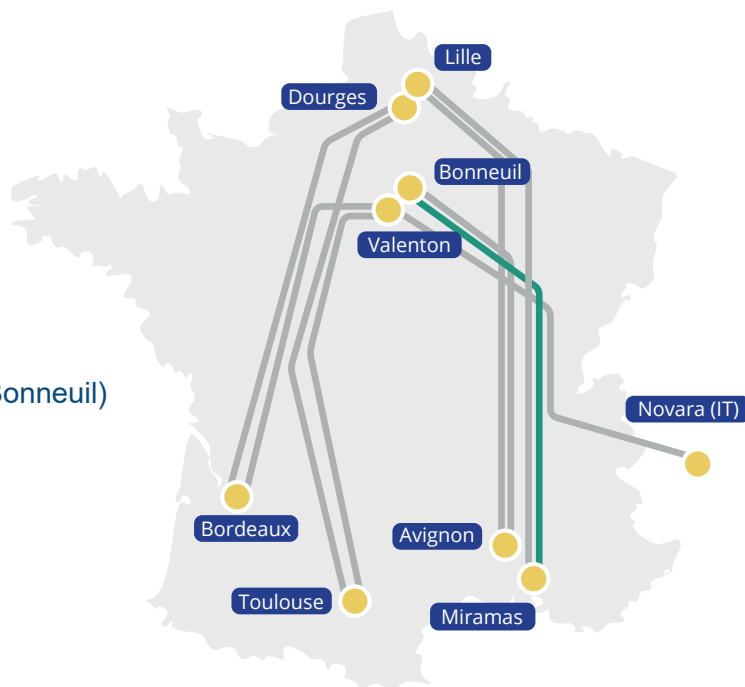

ATLANTIC AXIS

↔ 5 roundtrips per week for Valenton <> Bordeaux and Valenton <> Toulouse

🕒 Fast gateway connections

🚆 Connections from
- Valenton : Novara (Italy)
- Bordeaux/Toulouse : Dourges

📄 ADR/RID allowed - except 1 / 6.2 / 7

-  5 roundtrips per week
-  Fast gateway connections
-  Connections from
 - Bonneuil : Miramas
 - Avignon : Lille
-  ADR/RID allowed - except 1 / 6.2 / 7 and High Consequence Dangerous Goods (Bonneuil)
-  Connection to the Valenton terminal
-  1.4 t of CO₂ saved per trip
-  Bookings : Extranet T3M & EDI

TERMINALS

Bonneuil Terminal

BTM, 12 route Ile Barbière
94380 Bonneuil-sur-Marne

Monday-Friday 05:00 - 20:00
Saturday 05:00 - 12:00

Avignon Terminal

Novatrans
75 chemin de Courtine, 84000 Avignon

Monday-Friday 05:00 - 20:00
Saturday 05:00 - 10:45

CONTACT

Commerce

sales@t3m.fr
+33 (0)4 67 27 18 51
www.t3m.fr

BONNEUIL ↔ MIRAMAS

MEDITERRANEAN AXIS

- 10 roundtrips per week
- Fast gateway connections
- Connections from
 - Bonneuil : Avignon
 - Miramas : Lille
- ADR/RID allowed - except 1 / 6.2 / 7 and High Consequence Dangerous Goods (Bonneuil)
- Connection to the Valenton terminal
- 1.5 t of CO₂ saved per trip
- Bookings : Extranet T3M & EDI