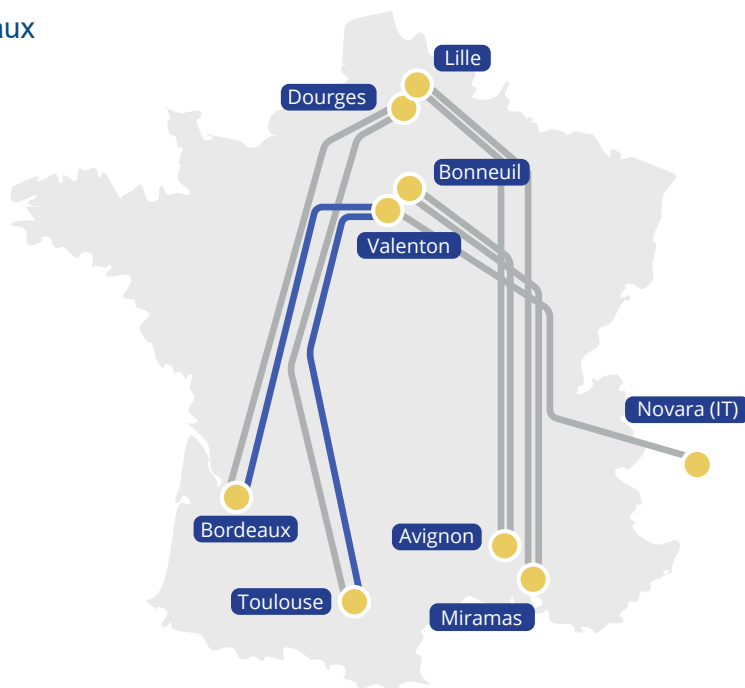

ATLANTIC AXIS

↔ 5 roundtrips per week for Valenton <> Bordeaux and Valenton <> Toulouse

🕒 Fast gateway connections

🚆 Connections from
- Valenton : Novara (Italy)
- Bordeaux/Toulouse : Dourges

📄 ADR/RID allowed - except 1 / 6.2 / 7

🚚 Connection to the Bonneuil terminal

🌱 1.3 t of CO₂ saved per trip

💻 Bookings : Extranet T3M & EDI

SCHEDULES

VALENTON ▶ BORDEAUX		
Depart. days	RHD VAL	MA D+1 BDX
Monday to Friday	19 : 30	05 : 50 *

** except Friday MA mon Mondays at 05:30*