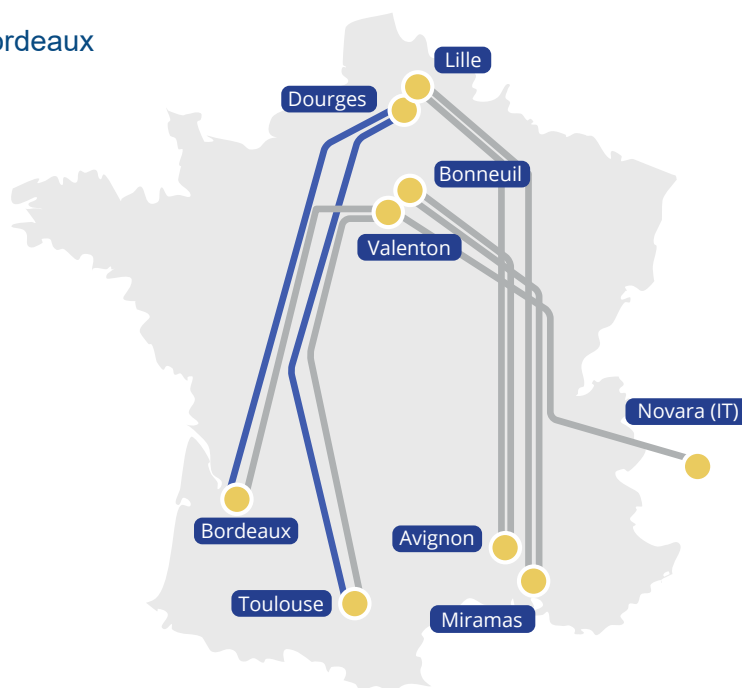

SCHEDULES

DOURGES ▶ BORDEAUX		
Depart. days	RHD DOUR	MA D+1 BDX
Monday to Friday	14 : 40	05 : 50 *

* except Friday MA on Mondays at 05:30

DOURGES ▶ TOULOUSE		
Depart. days	RHD DOUR	MA D+1 TLS
Monday to Friday	14 : 40	09 : 30 *

* except Friday MA on Mondays at 06:00

BORDEAUX ▶ DOURGES		
Depart. days	RHD BDX	MA D+1 DOUR
Monday to Friday	18 : 00	09 : 30

TOULOUSE ▶ DOURGES		
Depart. days	RHD TLS	MA D+1 DOUR
Monday to Friday	17 : 25	09 : 30

TERMINALS

Dourges Terminal

Lille Dourges Terminal Conteneur -
Plateforme Multimodale DELTA 3,
62954 Hénin-Beaumont Cedex

Monday-Friday 05:00 - 20:00
Saturday 06:00 - 12:00

Bordeaux Terminal

Naviland Cargo
Rue Radio Londres 40-45, 33130 Bègles

Monday-Friday 05:00 - 19:30
Saturday (opening on request €) Closed

Toulouse Terminal

BTM
5 rue Sévésos, 31150 Fenouillet

Monday-Friday 06:00 - 19:00
Saturday (ouverture sur demande €) Closed

CONTACT

Sales Service

sales@t3m.fr
+33 (0)4 67 27 18 51
www.t3m.fr