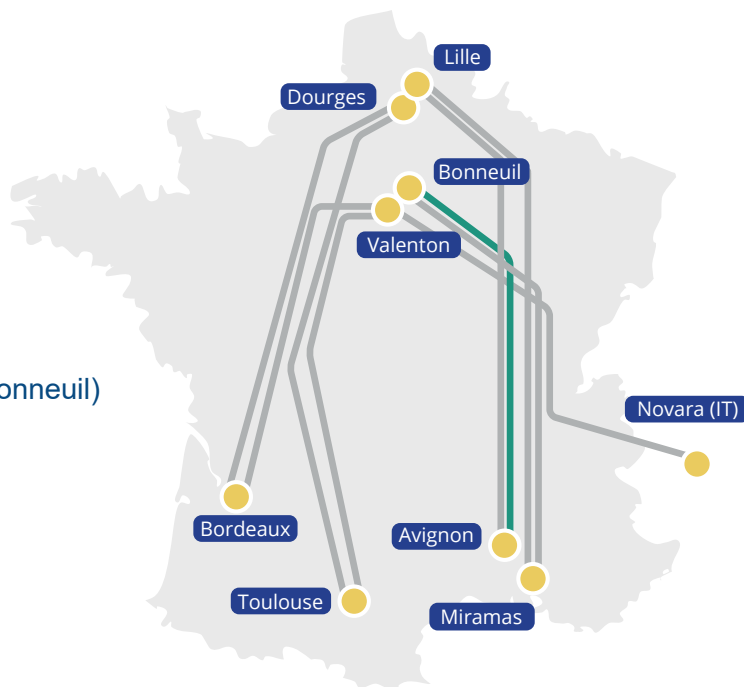

ATLANTIC AXIS

↔ 5 roundtrips per week for Valenton <> Bordeaux and Valenton <> Toulouse

🕒 Fast gateway connections

🚆 Connections from
- Valenton : Novara (Italy)
- Bordeaux/Toulouse : Dourges

📄 ADR/RID allowed - except 1 / 6.2 / 7

TERMINALS

Lille Terminal

Ports de Lille
5ème Rue, 59000 Lille

Monday-Friday 06:30 - 19:00
Saturday (opening on request €) 05:00 - 11:00

Avignon Terminal

Novatrans
75 chemin de Courtine, 84000 Avignon

Monday-Friday 05:00 - 20:00
Saturday 05:00 - 10:45

Miramamas Terminal

BTM, 1950 avenue Isabelle Autissier
13450 Grans

Monday-Friday 05:00 - 20:00
Saturday 05:00 - 11:00

CONTACT

Sales Service

sales@t3m.fr
+33 (0)4 67 27 18 51
www.t3m.fr

BONNEUIL ↔ AVIGNON MEDITERRANEAN AXIS

-  5 roundtrips per week
-  Fast gateway connections
-  Connections from
 - Bonneuil : Miramas
 - Avignon : Lille
-  ADR/RID allowed - except 1 / 6.2 / 7 and High Consequence Dangerous Goods (Bonneuil)
-  Connection to the Valenton terminal
-  1.4 t of CO₂ saved per trip
-  Bookings : Extranet T3M & EDI