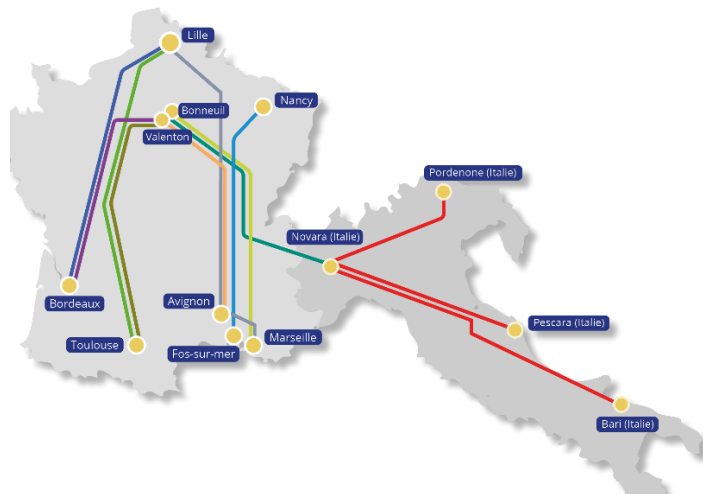

## New service between France & Italy : Paris ⇔ Pordenone

### New connexion linking Bonneuil and Pordenone throu Novara

- 5 roundtrips per week to Novara
- 3 roundtrips per week to Bari
- 3 roundtrips per week to Pordenone
- 5 roundtrips per week to Pescara (Manopello)

## Timetable

Paris Bonneuil →		Pordenone	
Departure days	Closing time	Arrivals days	Ready for pick up
Mon A	16:20	→ Tue B	08:50
Tue A	16:20	→ Thu C	08:50
Wes A	16:20	→ Thu B	08:50
Thu A	16:20	→ Mon D	08:50
Sat A	08:00	→ Thu E	05:00

Pordenone →		Paris Bonneuil	
Departure days	Closing time	Arrivals days	Ready for pick up
Mon A	19:00	→ Wes C	07:00
Wes A	19:00	→ Fri C	07:00
Fri A	19:00	→ Tue E	07:00